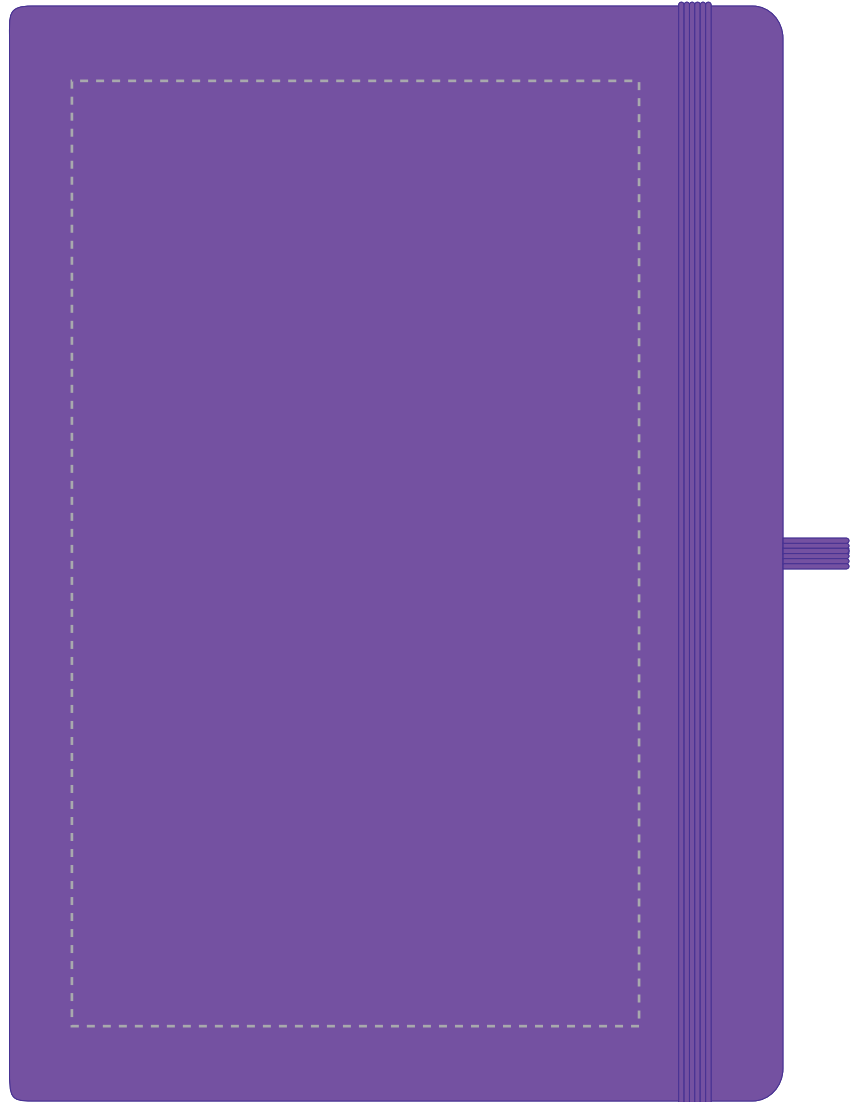

Your Ref:	Quantity:	Product Code: QS0344
Our Ref:	Version: 1	Product Colour: PURPLE

**PRINTING CONCERNS:**

We stock this item in the following colours

**PANTONE REFERENCE(S)**

 Full colour printing  
edge to edge

Due to the nature of the product the print position may vary by 2 - 3 mm

ARTWORK SCALE 50%

**CENTRED TO PRINT AREA**  
**CENTRED TO NOTEBOOK**

Product Image for visualisation  
- colours may vary

The dashed line is to demonstrate print area and will not appear on your printed item